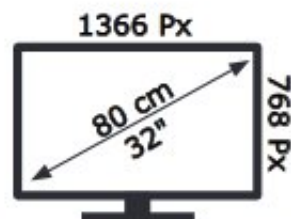

ENERG 

ORAVA

LT-847 LED A140TC

32 kWh/1000h

50553808

2019/2013